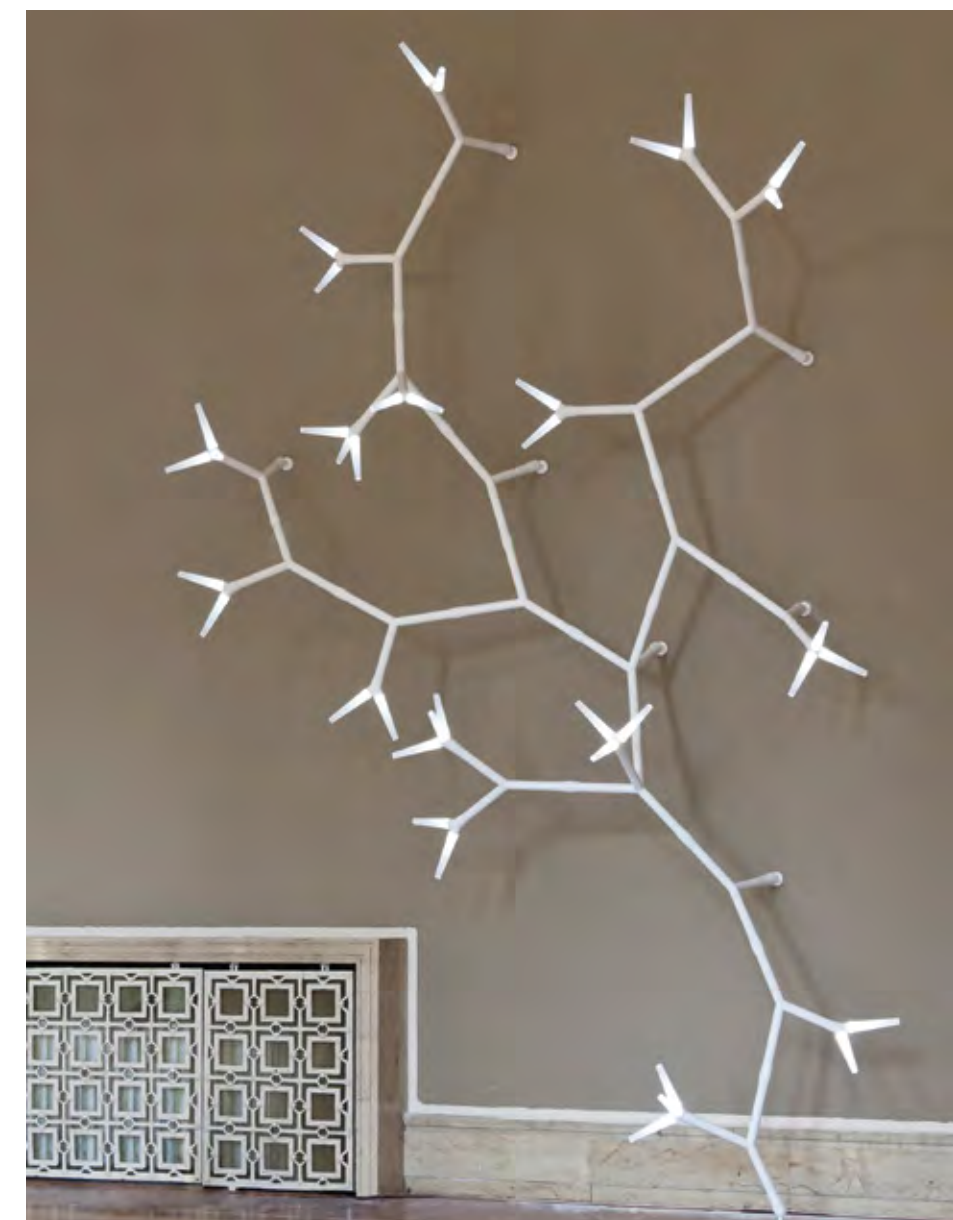

SPARKS

Inspired by a sparkling fire, the designer created a modular lighting system consisting of three different modules with the ability to arrange various configurations to form a three-dimensional structure.

SPARKS

The installation solutions are endless and fit in every architectural situation. The best ambiance will be created by choosing the interior matching finish.

SPARKS

Sparks in polished aluminium absorbs the ambiance of the room.
The reflections make it lively and bright.

SPARKS

There are many preconfigured standard models and sets of Sparks suspension or Sparks wall lamp. Every module can be rotated freely in 360°C, making the whole system easily adaptable to every possible situation. Assembling is easy due to the prewired modules that can be plugged together.