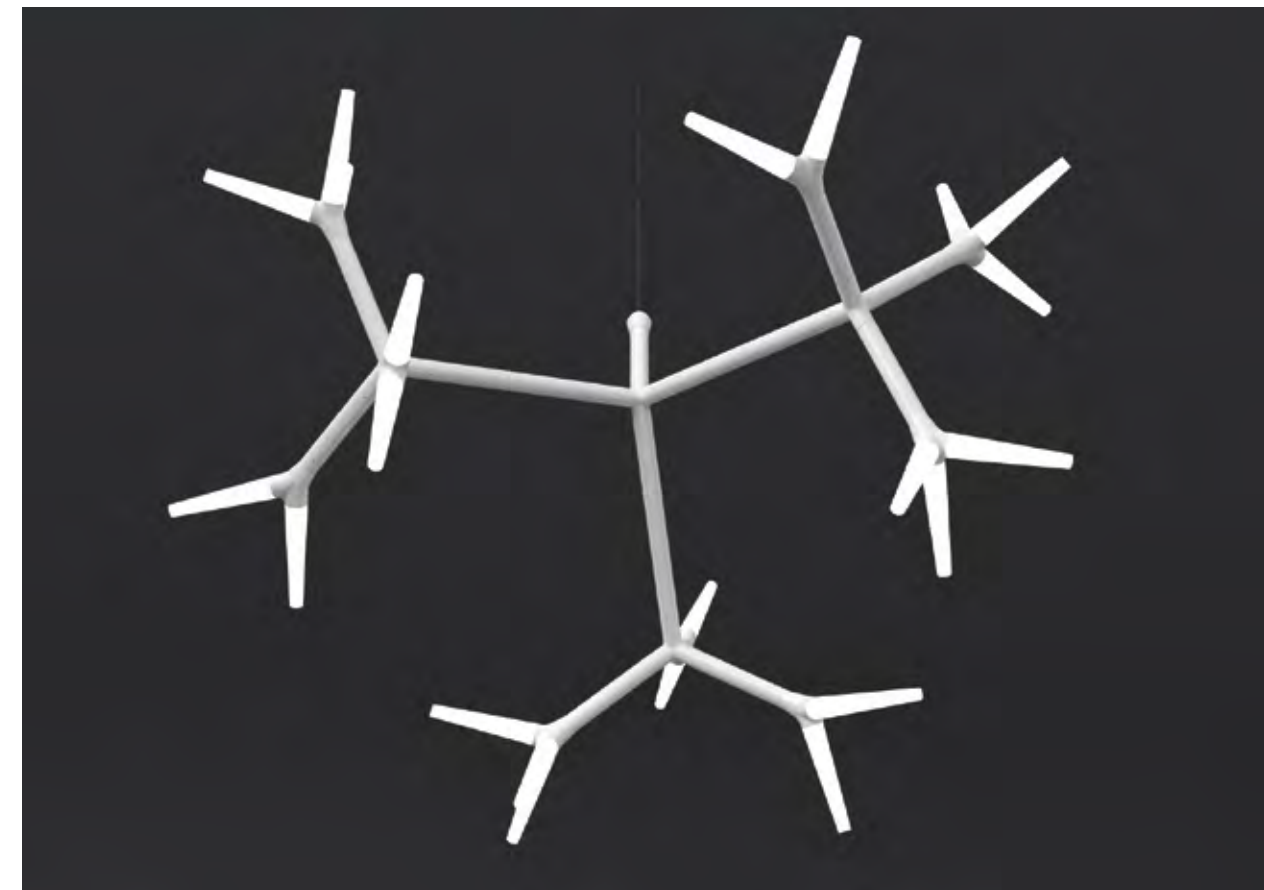

SPARKS

Inspired by a sparkling fire, the designer created a modular lighting system consisting of three different modules with the ability to arrange various configurations to form a three-dimensional structure.

SPARKS

There are many preconfigured standard models and sets of Sparks suspension or Sparks wall lamp. Every module can be rotated freely in 360°C, making the whole system easily adaptable to every possible situation. Assembling is easy due to the prewired modules that can be plugged together.