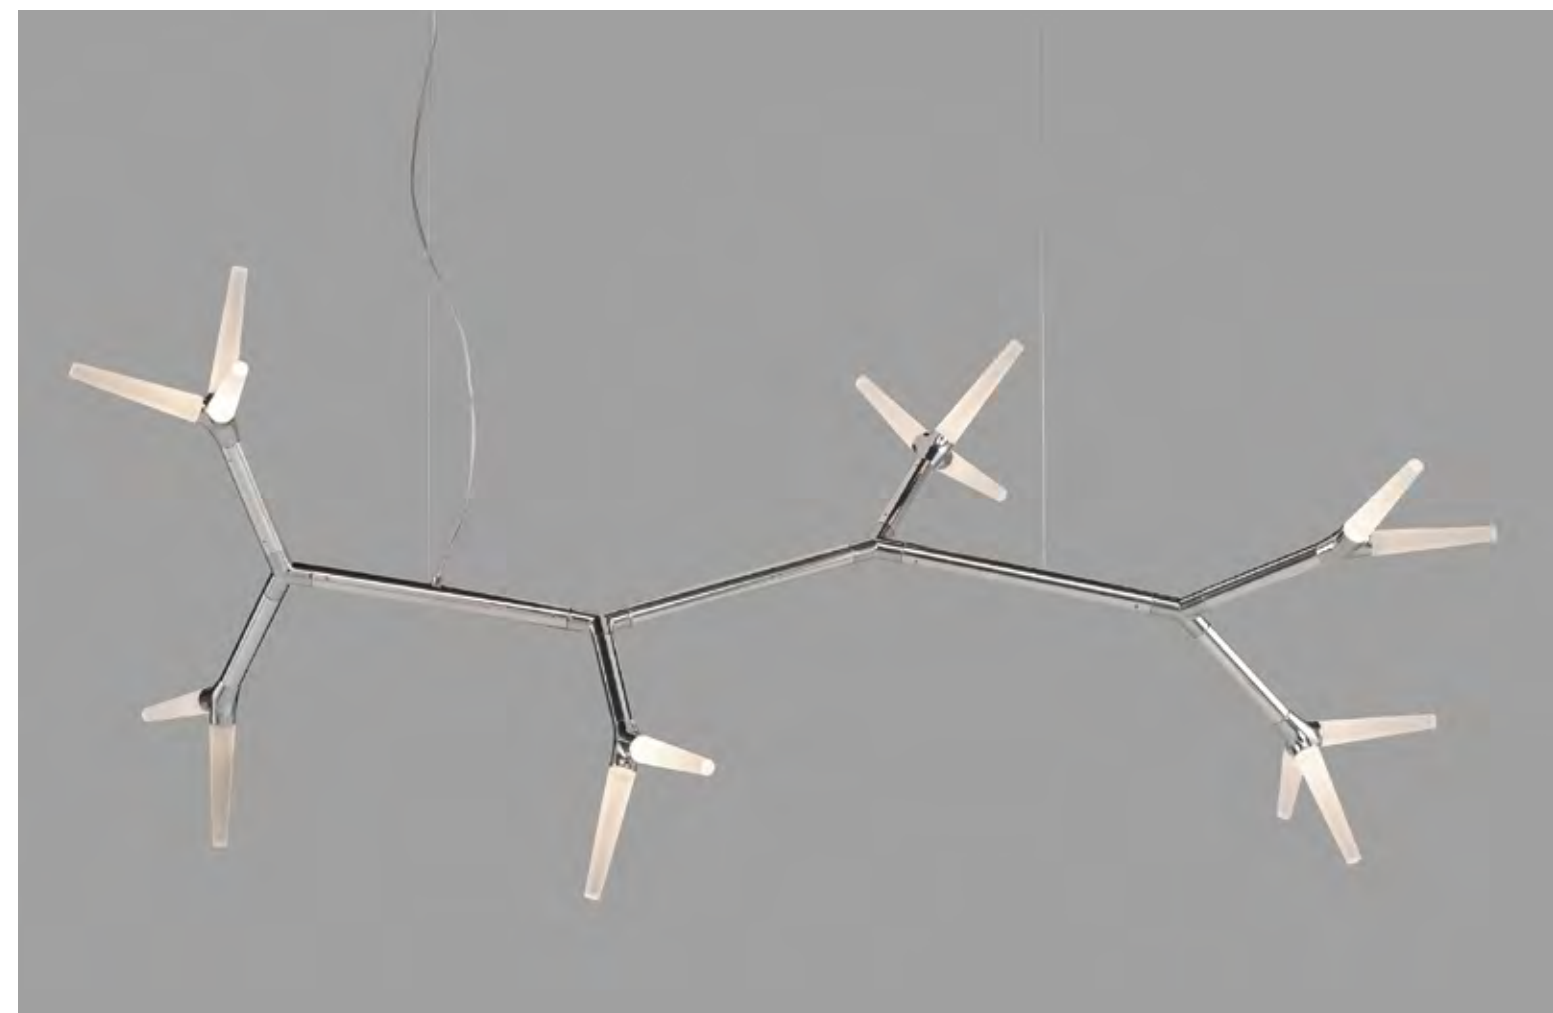

SPARKS

Inspired by a sparkling fire, the designer created a modular lighting system consisting of three different modules with the ability to arrange various configurations to form a three-dimensional structure.

SPARKS

The installation solutions are endless and fit in every architectural situation. The best ambiance will be created by choosing the interior matching finish.

SPARKS

Sparks in polished aluminium absorbs the ambiance of the room.
The reflections make it lively and bright.

SPARKS

There are many preconfigured standard models and sets of Sparks suspension or Sparks wall lamp. Every module can be rotated freely in 360°C, making the whole system easily adaptable to every possible situation. Assembling is easy due to the prewired modules that can be plugged together.