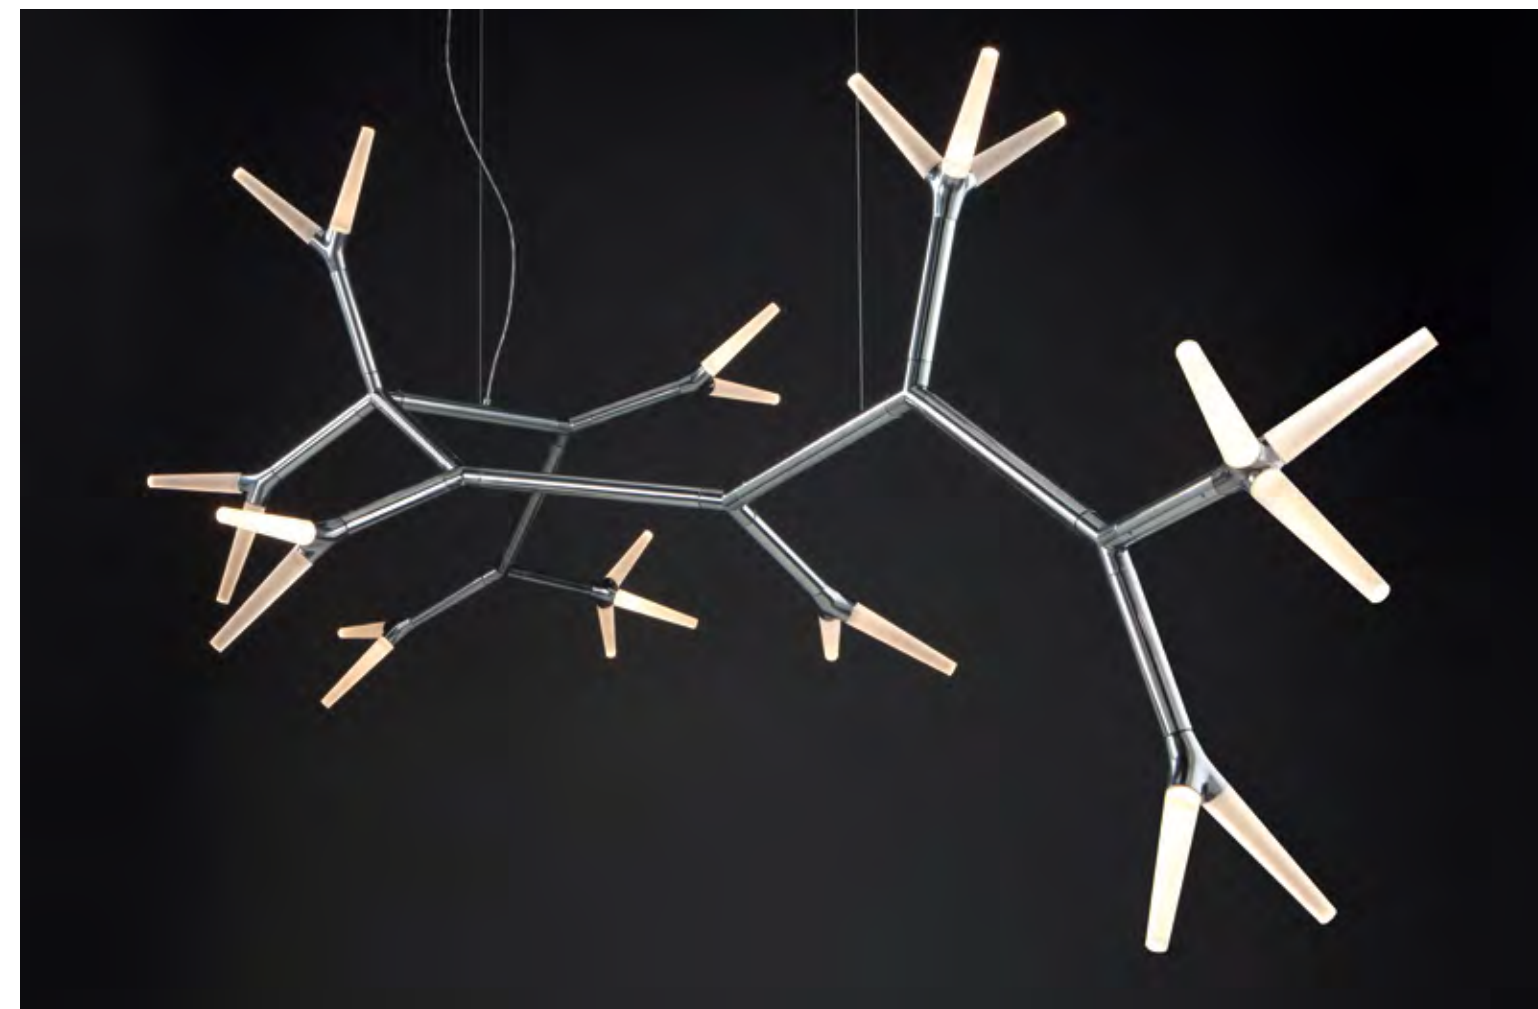

SPARKS

Inspired by a sparkling fire, the designer created a modular lighting system consisting of three different modules with the ability to arrange various configurations to form a three-dimensional structure.

SPARKS

The installation solutions are endless and fit in every architectural situation. The best ambiance will be created by choosing the interior matching finish.

SPARKS

Sparks in polished aluminium absorbs the ambiance of the room.
The reflections make it lively and bright.

SPARKS

There are many preconfigured standard models and sets of Sparks suspension or Sparks wall lamp. Every module can be rotated freely in 360°C, making the whole system easily adaptable to every possible situation. Assembling is easy due to the prewired modules that can be plugged together.