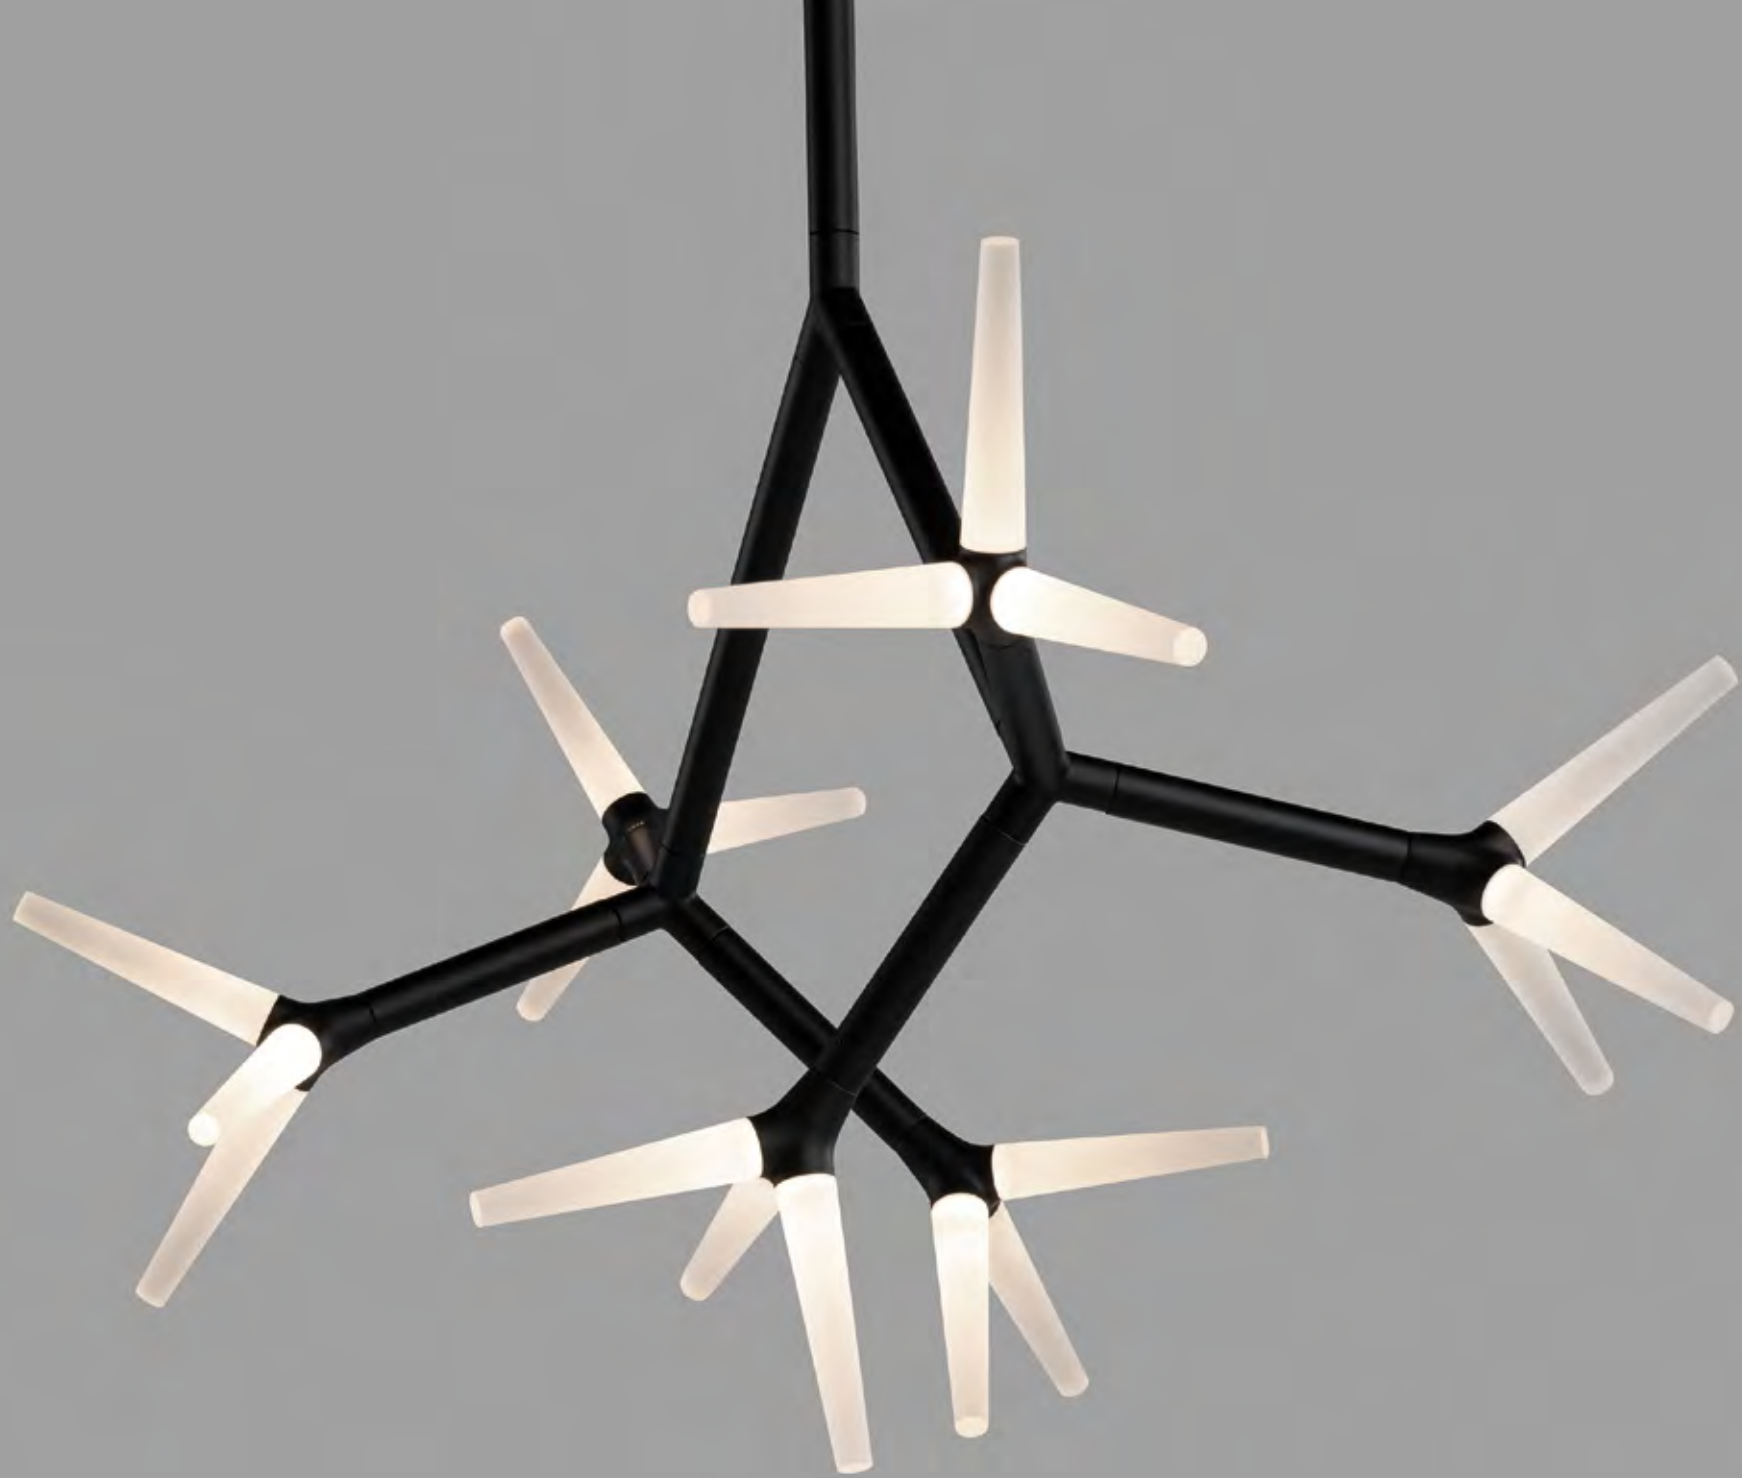

SPARKS

Inspired by a sparkling fire, the designer created a modular lighting system consisting of three different modules with the ability to arrange various configurations to form a three-dimensional structure.

SPARKS

The installation solutions are endless and fit in every architectural situation. The best ambiance will be created by choosing the interior matching finish.

SPARKS

Sparks in polished aluminium absorbs the ambiance of the room.
The reflections make it lively and bright.

SPARKS

There are many preconfigured standard models and sets of Sparks suspension or Sparks wall lamp. Every module can be rotated freely in 360°C, making the whole system easily adaptable to every possible situation. Assembling is easy due to the prewired modules that can be plugged together.