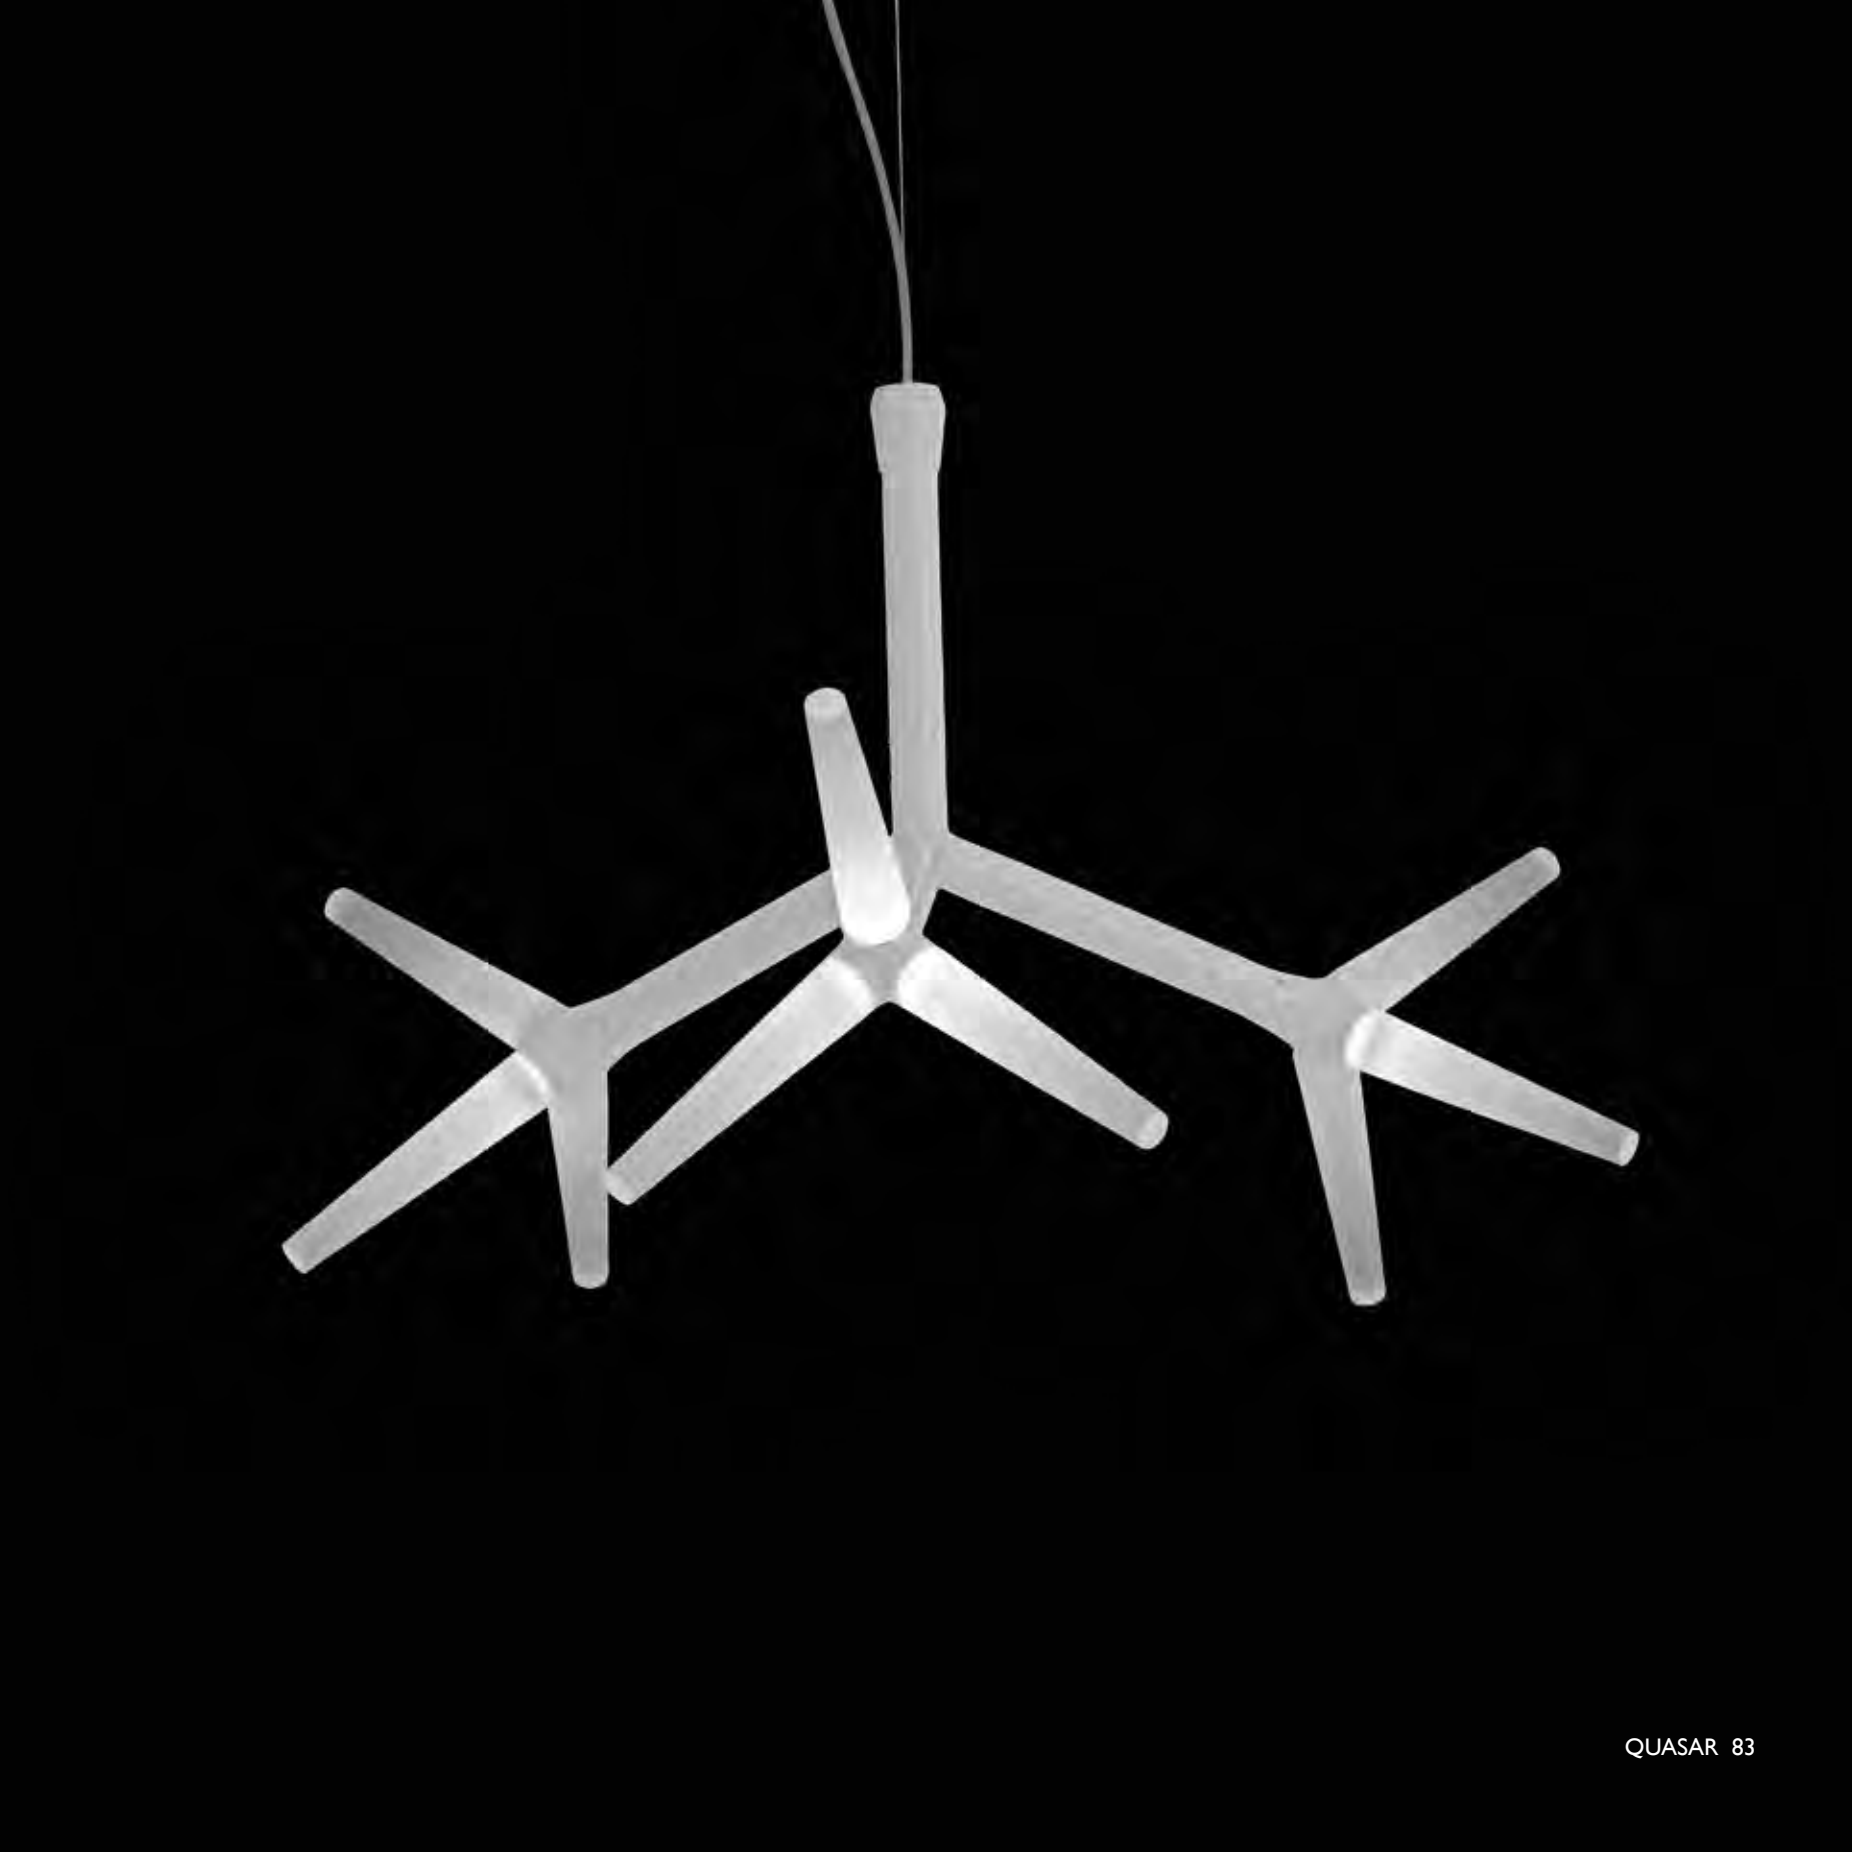

SPARKS

Inspired by a sparkling fire, the designer created a modular lighting system consisting of three different modules with the ability to arrange various configurations to form a three-dimensional structure.

SPARKS

There are many preconfigured standard models and sets of Sparks suspension or Sparks wall lamp. Every module can be rotated freely in 360°C, making the whole system easily adaptable to every possible situation. Assembling is easy due to the prewired modules that can be plugged together.